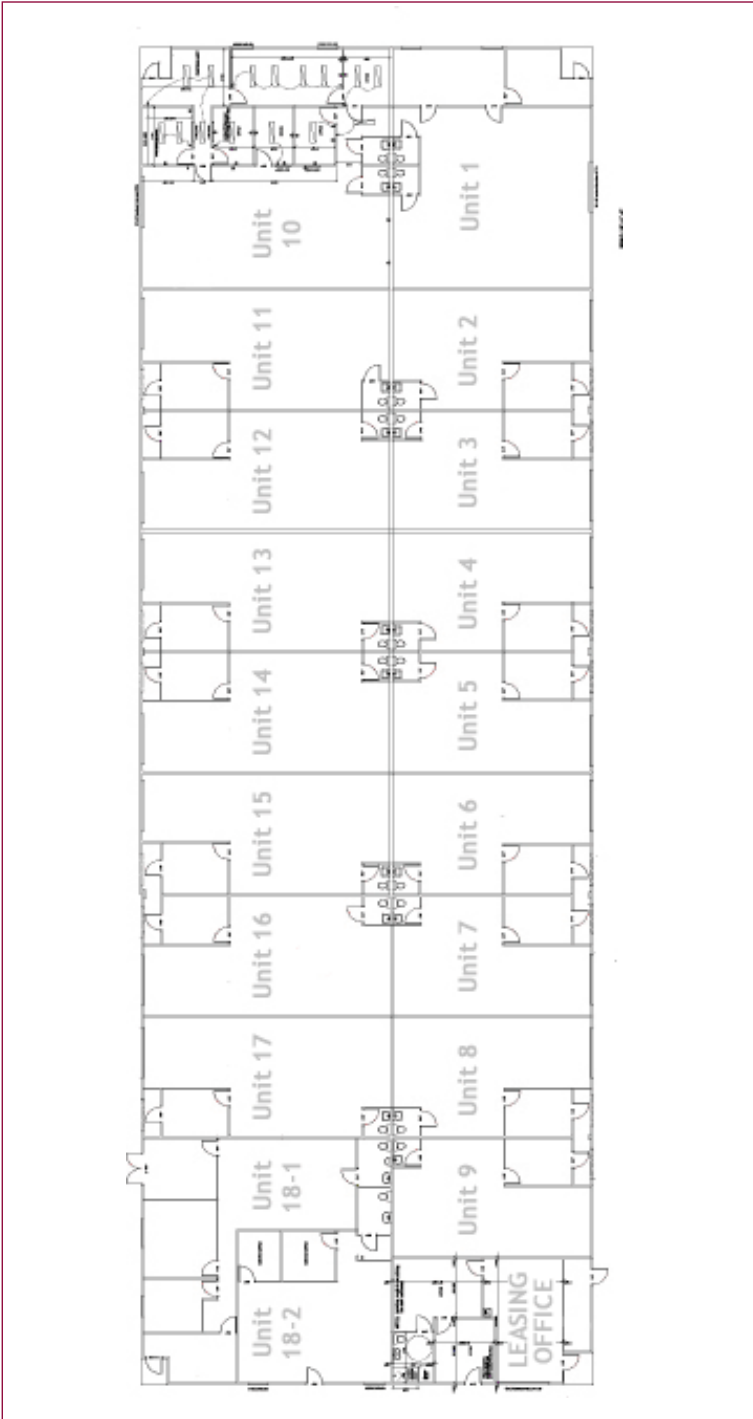

# 309 Laurelwood Rd. - Bldg. A 950-23,800 sq ft.

## BUILDING FEATURES:

- Suites are available between 950 and 2,400 square feet
- Electrical capacity ranges from 60 amps/single-phase to 200 amps/3-phase
- Parking is 2 spaces per 1,000 square feet leased
- Interiors vary from a 100%-built-out office with drop ceiling and HVAC to a 10%-office/90%-warehouse layout
- All suites feature tastefully rebuilt interiors that meet the latest tenant requirements
- Exterior was recently enhanced with additional landscaping and lighting to provide improved aesthetic and safety
- Conveniently located near airport, hotels and major freeways
- Tenants include R&D Testing, Light Industrial, Distribution and Office